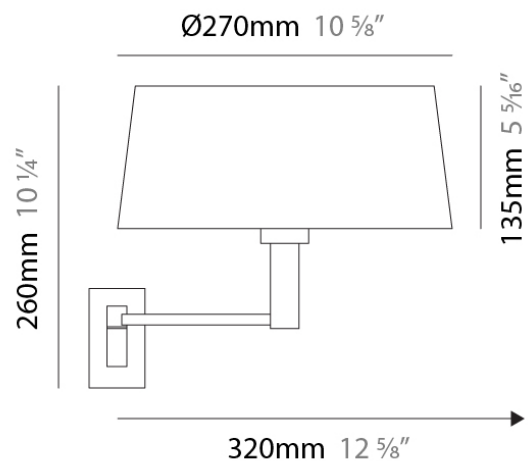

D83047-CHR

PROJECT

TYPE

NOTES

QUANTITY

DATE

GENERAL

Series: Classic

Brand: Panzeri

Division: Design

Mounting Type: Surface

Mounting Location: Wall

Subcategory: Ambient

PHYSICAL

Shape: Abstract

Length (mm): 270

Length (in): 10 ⁵/₈

Height (mm): 260

Height (in): 10 ¹/₄

Extension (mm): 320

Extension (in): 12 ⁵/₈

Light Distribution: Direct / Indirect

Weight (kg): 0.835

Weight (lbs): 1.88

Diffuser: White Fireproof Fabric Shade

Fixture Finish: Chrome

Fixture Material: Metal

ELECTRICAL

Number of Lamps: 1

Lamp Type: LED Retrofit

Lamp Shape: A19

Bulb Included: Bulb Not Included

Total Output Wattage (W): 7

Max. Wattage Per Lamp (W): 7

Lamp Base: E26

Input Voltage (V): 120

LED

OPTICAL

RATINGS AND CERTIFICATIONS

Certified By: CSA Certified to UL and CSA Standards

IP rating: IP20