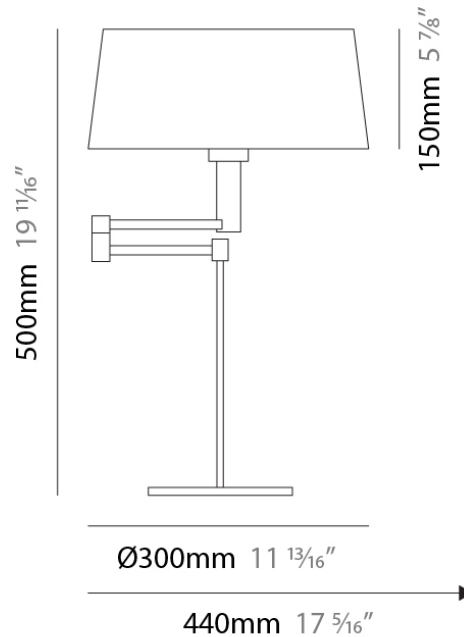

CLASSIC PORTABLE

D84062-PBR

PROJECT	
TYPE	
NOTES	
QUANTITY	
DATE	

GENERAL

Series: Classic
Brand: Panzeri
Division: Design
Mounting Type: Portable
Mounting Location: Table
Subcategory: Table

PHYSICAL

Diameter (mm): 300
Diameter (in): 11 ¹³/₁₆"
Height (mm): 500
Height (in): 19 ¹¹/₁₆"
Extension (mm): 550
Extension (in): 21 ⁵/₈"
Light Distribution: Direct / Indirect
Weight (kg): 5.9
Weight (lbs): 13
Diffuser: White Fireproof Fabric Shade

ELECTRICAL

Number of Lamps: 1
Lamp Type: LED / CFL / Incandescent
Bulb Included: Bulb Not Included
Total Output Wattage (W): 8 / 15 / 60
Max. Wattage Per Lamp (W): 8 / 15 / 60
Lamp Base: E26
Input Voltage (V): 120

LED

OPTICAL

RATINGS AND CERTIFICATIONS

Certified By: CSA Certified to UL and CSA Standards
IP rating: IP20