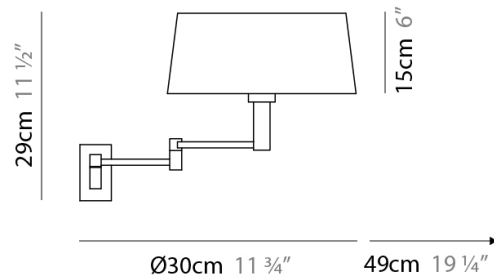

D83049-CHR

PROJECT _____

TYPE _____

NOTES _____

QUANTITY _____

DATE _____

GENERAL

Series: Classic
Brand: Panzeri
Division: Design
Mounting Type: Surface
Mounting Location: Wall
Subcategory: Ambient

PHYSICAL

Shape: Abstract
Length (mm): 300
Length (in): 11 ¹³/₁₆
Height (mm): 290
Height (in): 11 ⁷/₁₆
Extension (mm): 490
Extension (in): 19 ⁵/₁₆
Light Distribution: Direct / Indirect
Weight (kg): 1.035
Weight (lbs): 2.28
Diffuser: White Fireproof Fabric Shade
Fixture Finish: Chrome
Fixture Material: Metal

ELECTRICAL

Number of Lamps: 1
Lamp Type: LED Retrofit
Lamp Shape: A19
Bulb Included: Bulb Not Included
Max. Wattage Per Lamp (W): 7
Lamp Base: E26
Input Voltage (V): 120

LED

OPTICAL

RATINGS AND CERTIFICATIONS

Certified By: CSA Certified to UL and CSA Standards
IP rating: IP20