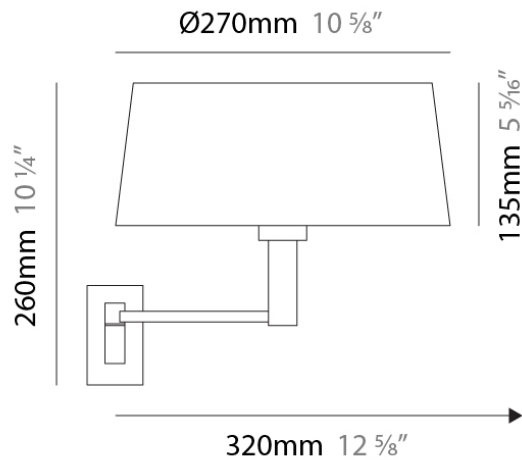

CLASSIC SURFACE

D83047-PBR

PROJECT

TYPE

NOTES

QUANTITY

DATE

GENERAL

Series: Classic

Brand: Panzeri

Division: Design

Mounting Type: Surface

Mounting Location: Wall

Subcategory: Ambient

PHYSICAL

Shape: Abstract

Length (mm): 270

Length (in): 10 ⁵/₈

Height (mm): 260

Height (in): 10 ¹/₄

Extension (mm): 320

Extension (in): 12 ⁵/₈

Light Distribution: Direct / Indirect

Weight (kg): 0.835

Weight (lbs): 1.88

Diffuser: White Fireproof Fabric Shade

Fixture Material: Metal

ELECTRICAL

Number of Lamps: 1

Lamp Type: LED Retrofit

Lamp Shape: A19

Bulb Included: Bulb Not Included

Total Output Wattage (W): 7

Max. Wattage Per Lamp (W): 7

Lamp Base: E26

Input Voltage (V): 120

LED

OPTICAL

RATINGS AND CERTIFICATIONS

Certified By: CSA Certified to UL and CSA Standards

IP rating: IP20